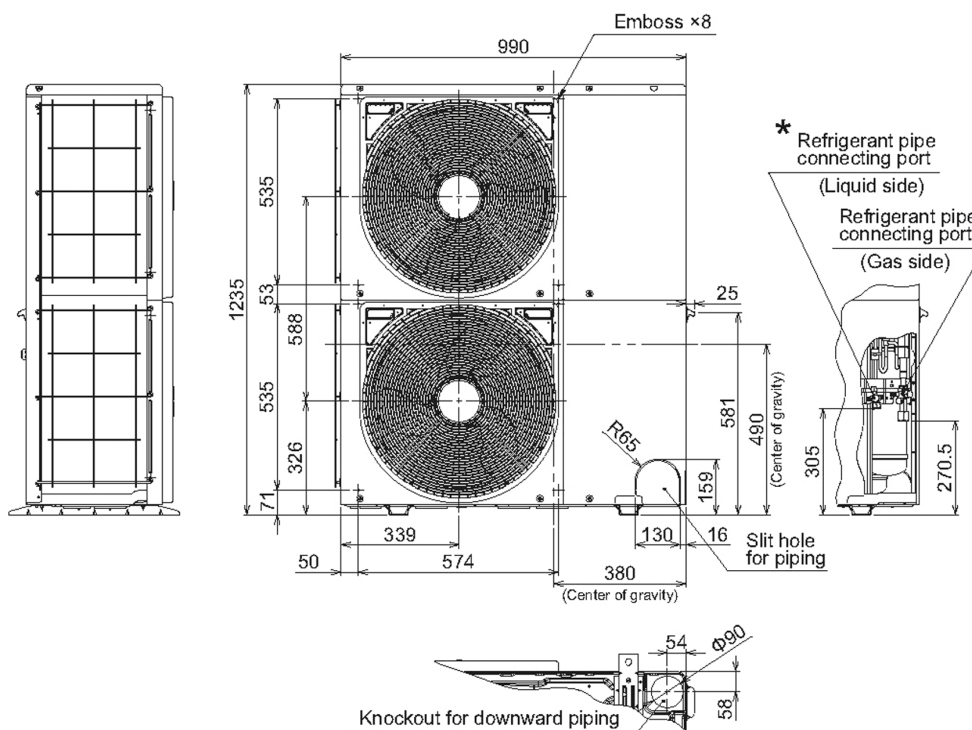

Dimensions - MCY-MHP0404HS-E, MCY-MHP0504HS-E, MCY-MHP0604HS-E

	* Diameter of pipe connecting port		Diameter of connecting pipe	
	Liquid side	Gas side	Liquid side	Gas side
MCY-MHP0404HS-E MCY-MHP0404HSJ-E	∅ 9.52	∅ 15.88	∅ 9.52	∅ 15.88
MCY-MHP0504HS-E MCY-MHP0504HSJ-E	∅ 9.52	∅ 15.88	∅ 9.52	∅ 15.88
MCY-MHP0604HS-E MCY-MHP0604HSJ-E	∅ 9.52	∅ 19.05	∅ 9.52	∅ 19.05

(Unit:mm)