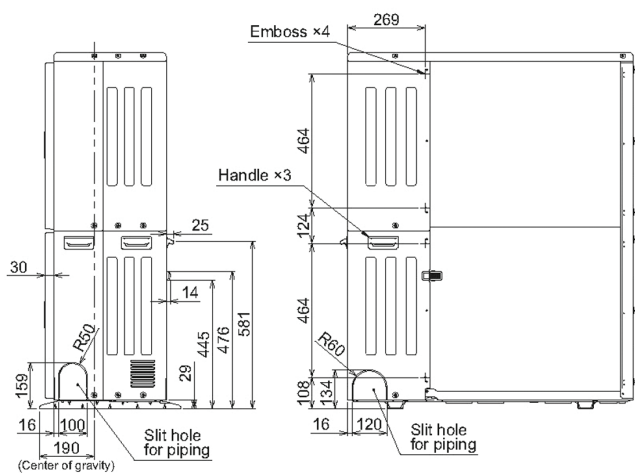

Dimensions - MCY-MHP0404HS-E, MCY-MHP0504HS-E, MCY-MHP0604HS-E

	* Diameter of pipe connecting port		Diameter of connecting pipe	
	Liquid side	Gas side	Liquid side	Gas side
MCY-MHP0404HS-E MCY-MHP0404HSJ-E	∅ 9.52	∅ 15.88	∅ 9.52	∅ 15.88
MCY-MHP0504HS-E MCY-MHP0504HSJ-E	∅ 9.52	∅ 15.88	∅ 9.52	∅ 15.88
MCY-MHP0604HS-E MCY-MHP0604HSJ-E	∅ 9.52	∅ 19.05	∅ 9.52	∅ 19.05

(Unit:mm)