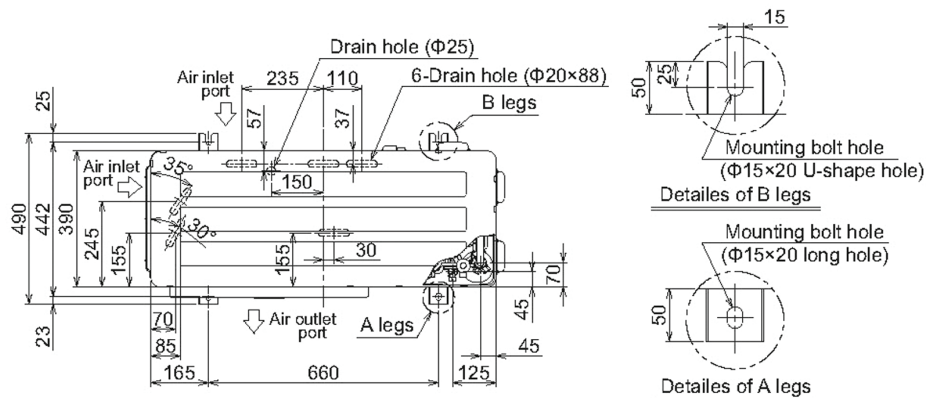

Dimensions - MCY-MHP0404HS-E, MCY-MHP0504HS-E, MCY-MHP0604HS-E

	* Diameter of pipe connecting port		Diameter of connecting pipe	
	Liquid side	Gas side	Liquid side	Gas side
MCY-MHP0404HS-E MCY-MHP0404HSJ-E	∅ 9.52	∅ 15.88	∅ 9.52	∅ 15.88
MCY-MHP0504HS-E MCY-MHP0504HSJ-E	∅ 9.52	∅ 15.88	∅ 9.52	∅ 15.88
MCY-MHP0604HS-E MCY-MHP0604HSJ-E	∅ 9.52	∅ 19.05	∅ 9.52	∅ 19.05

(Unit:mm)